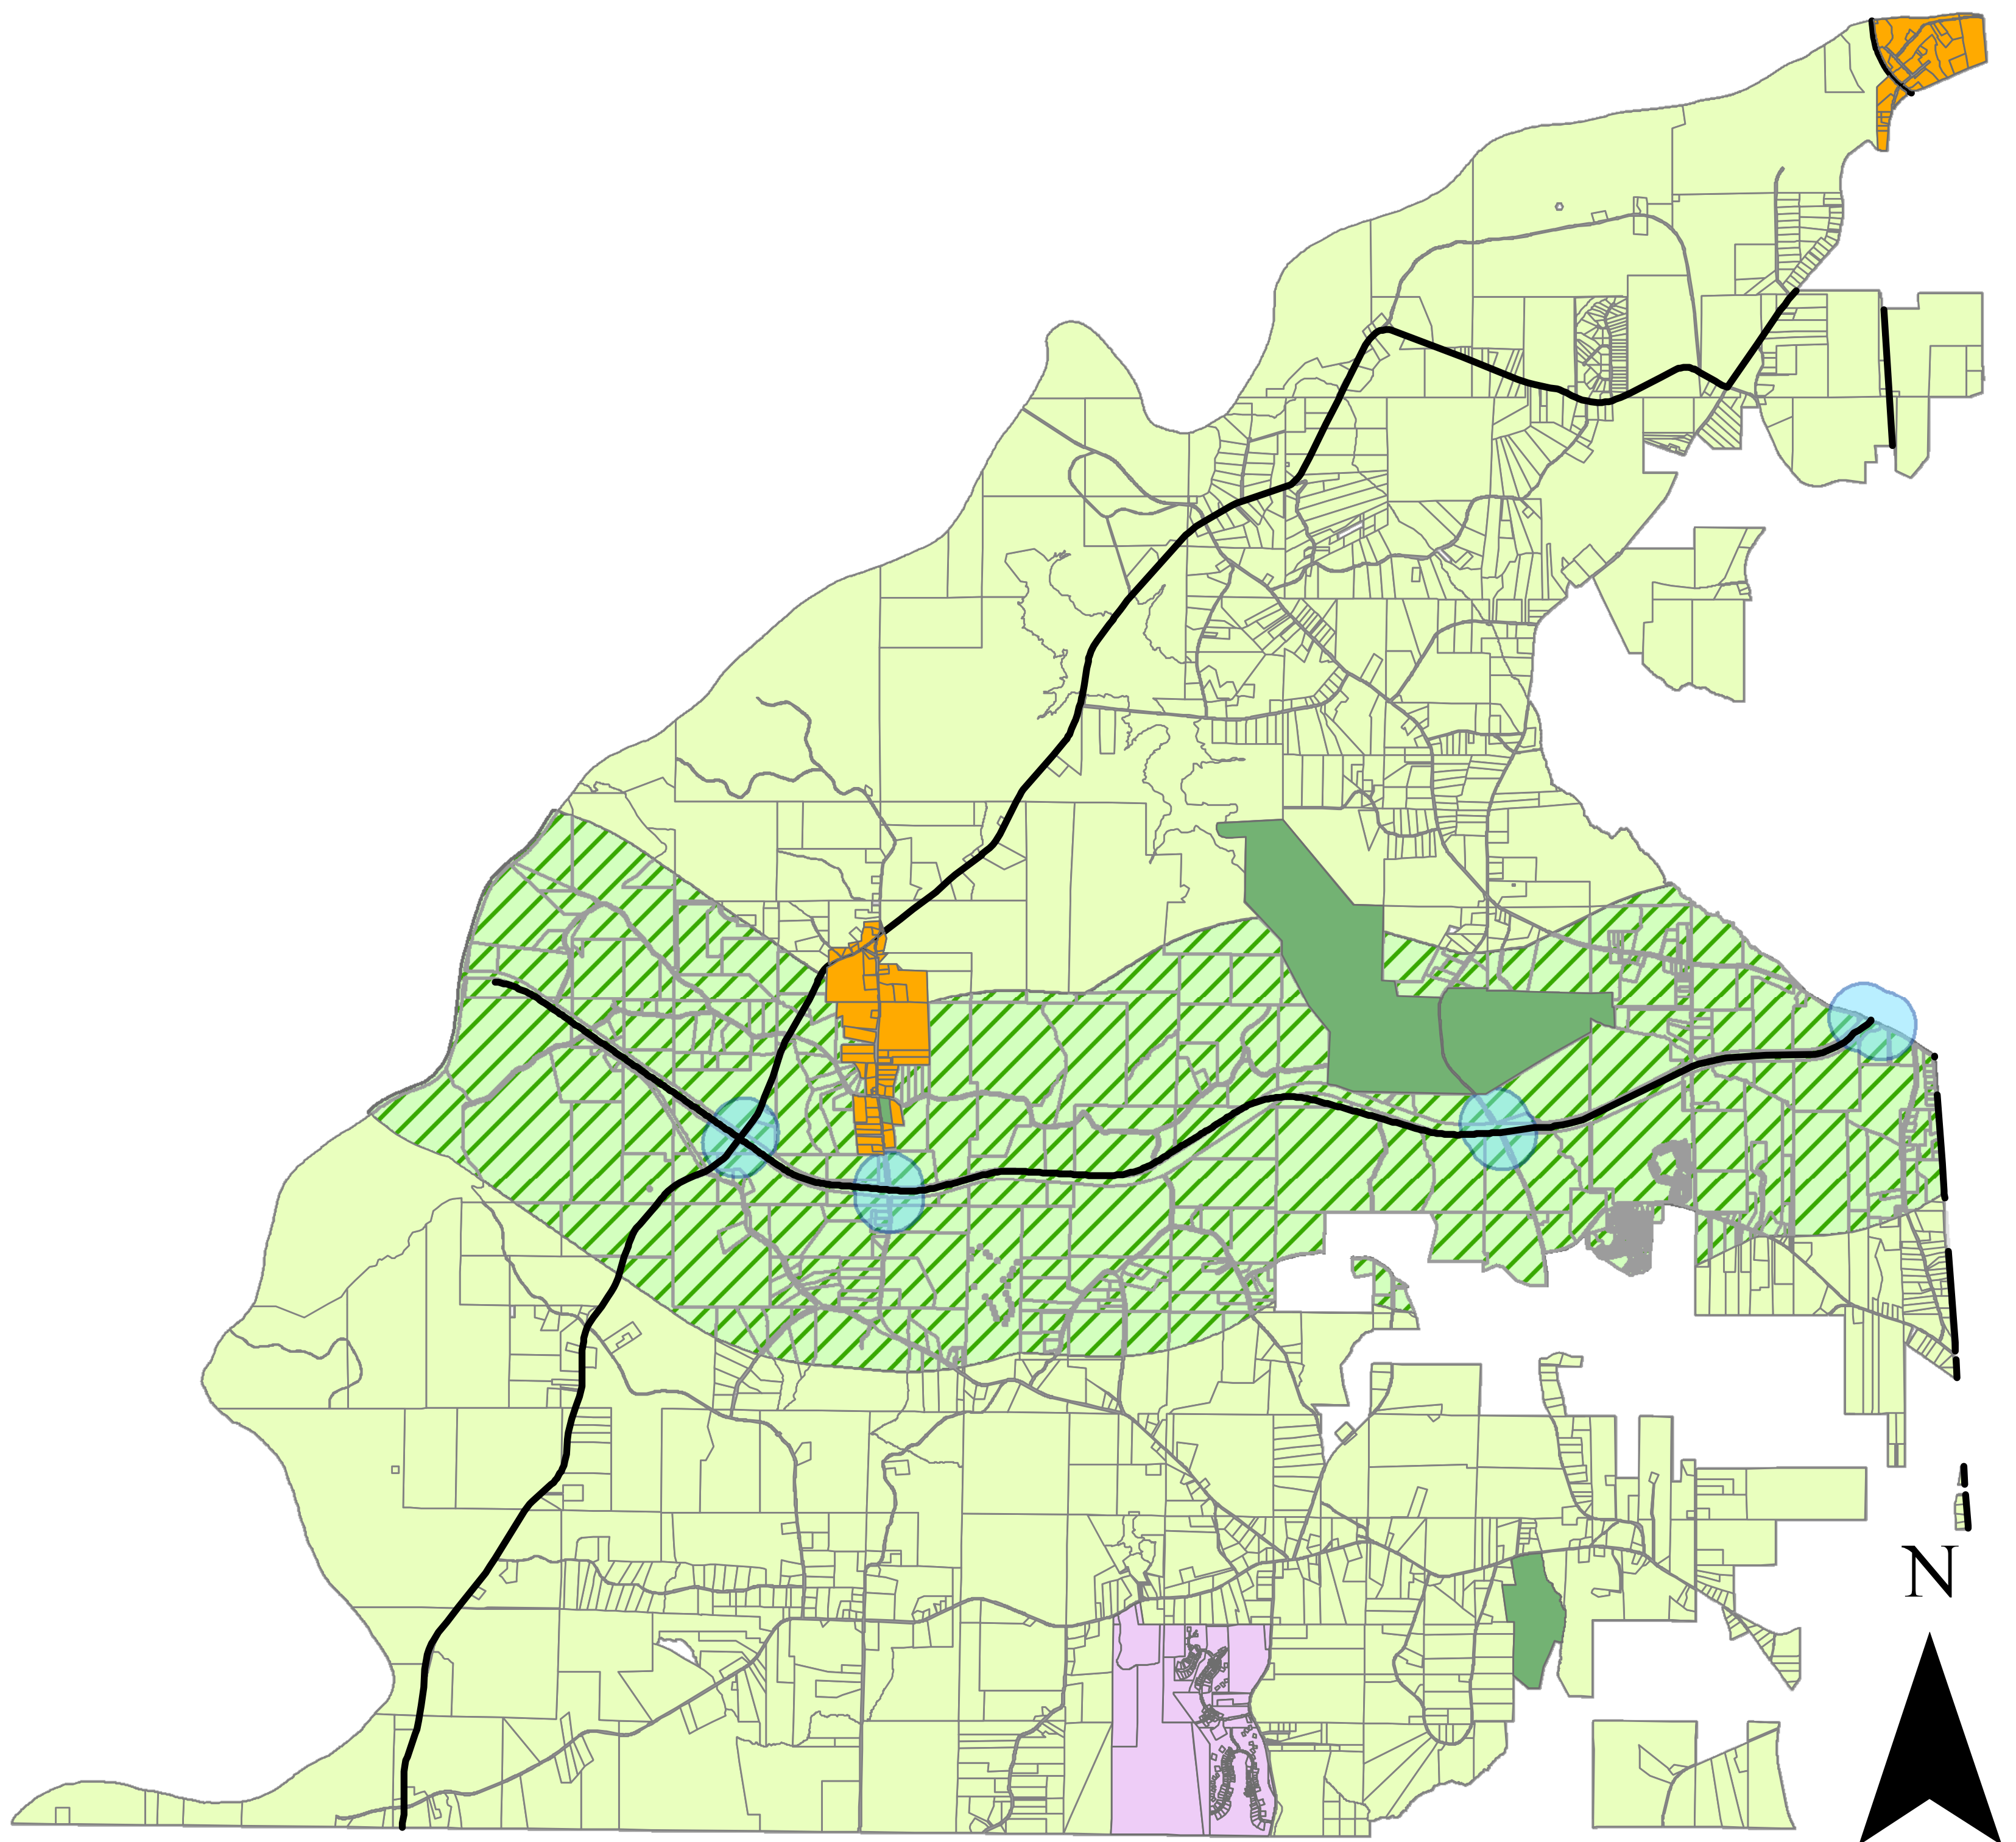

Future Development Map

Future development map. The Future Development Map represents a general understanding of the preferred locations for various development types, as defined in the Community Agenda planning phase. The Character Areas shown identify the broad character of the landscape and the Development Types represent the range of possible long term uses in the various areas.

-  Crossroads Community
-  Mixed Use Hamlet
-  Parks
-  Rural Residential
-  Parkway Commercial
-  Preferred Town and Village Area

0 0.5 1 2 3 4 Miles