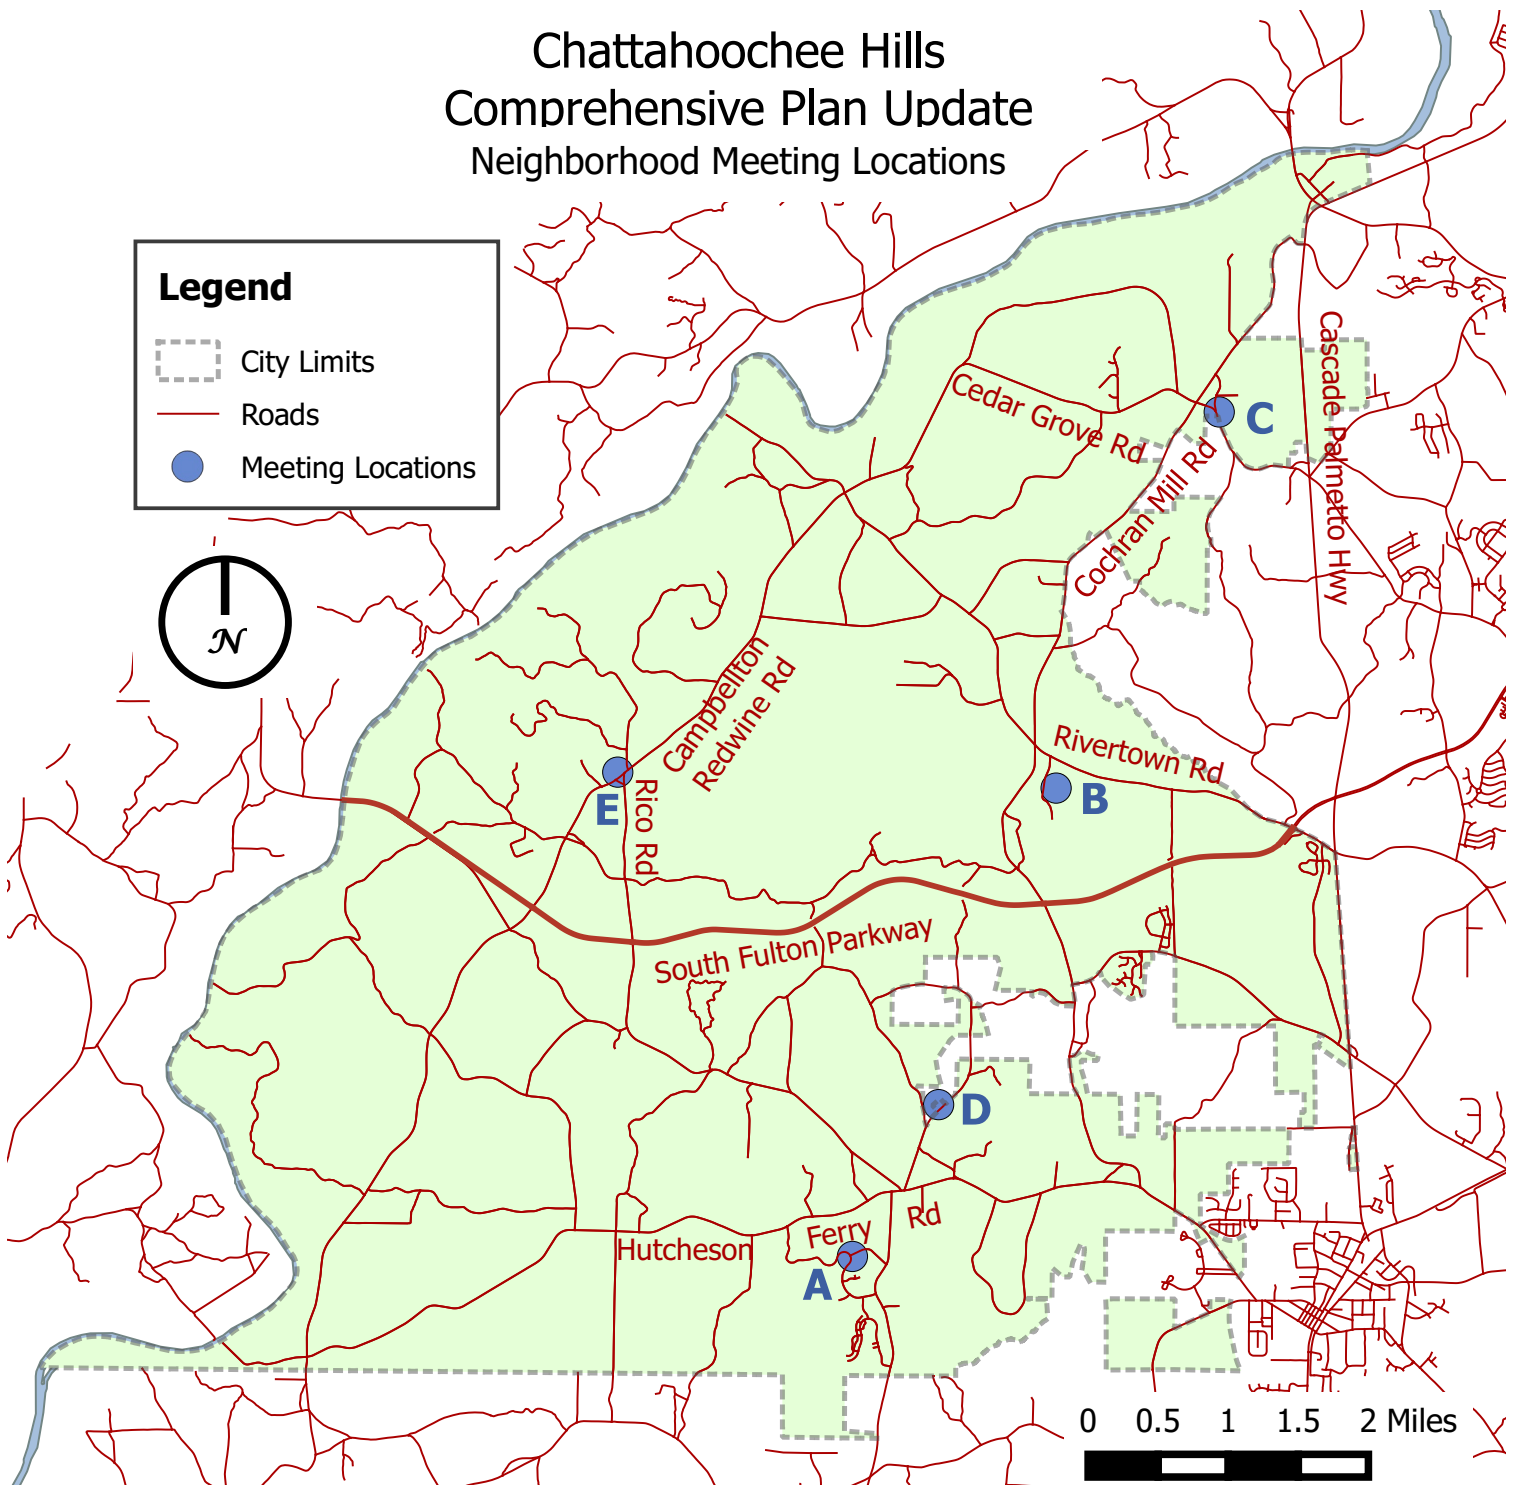

# Chattahoochee Hills Comprehensive Plan Update Neighborhood Meeting Locations

## Legend

-  City Limits
-  Roads
-  Meeting Locations

0 0.5 1 1.5 2 Miles

- A. May 24, 6:00 PM** Serenbe Community Room  
9110 Selborne Lane (entrance on Selborne Way, behind the Hil Restaurant)
- B. May 31, 6:00 PM** Cochran Mill Nature Center  
6300 Cochran Mill Rd
- C. June 4, 3:00 PM** Cedar Grove Community Building  
9285 Cedar Grove Road
- D. June 6, 6:00 PM** New Hope United Methodist Church  
7875 Atlanta Newnan Rd
- E. June 9, 6:00 PM** Providence Baptist Church (also includes Rico Crossroads Community planning)  
6402 Campbellton Redwine Rd